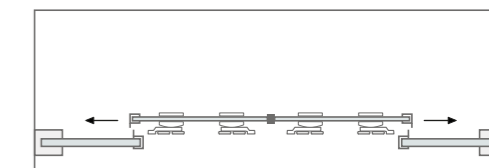

Medidas disponíveis Available measures	Extensibilidade Extensibility	Acesso aproximado Approximate access
160 cm	158 a 161 cm	65.2 a 66.2 cm
165 cm	163 a 166 cm	67.7 a 68.7 cm
170 cm	168 a 171 cm	70.2 a 71.2 cm
175 cm	173 a 176 cm	72.7 a 73.7 cm
180 cm	178 a 181 cm	75.2 a 76.2 cm
185 cm	183 a 186 cm	77.7 a 78.7 cm
190 cm	188 a 191 cm	80.2 a 81.2 cm
195 cm	193 a 196 cm	82.7 a 83.7 cm
200 cm	198 a 201 cm	85.2 a 86.2 cm
205 cm	203 a 206 cm	87.7 a 88.7 cm
210 cm	208 a 211 cm	90.2 a 91.2 cm
215 cm	213 a 216 cm	92.7 a 93.7 cm
220 cm	218 a 221 cm	95.2 a 96.2 cm

Cor de perfil Profile color

Alumínio cromado / Chrome aluminum

Cores de vidro disponíveis Glass colors available

Transparente / Transparent

Características técnicas Technical features

Altura / Height	200 cm
Espeçura vidro fixo / Fixed glass thickness	8 mm
Espeçura vidro móvel / Movable glass thickness	6 mm
Extensível / Extensible	✓
Reversível / Reversible	✓
Libertação da porta / Door release	✓
Anti-calcário / Lime stone treatment	✓
Vidro temperado / Tempered glass	✓
Certificado / Certificate	EN 12 150
Certificado CE / Certificate CE	EN 14 128